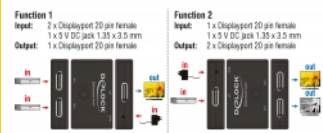

Note

Please use short length and high-quality cables, especially for higher resolutions.

Item no. 11478

EAN: 4043619114788

Country of origin: China

Package: Retail Box

Technical details

- Connectors:
 - Function 1
 - Input:
 - 2 x DisplayPort 20 pin female
 - 1 x 5 V DC jack 1.35 x 3.5 mm
 - Output:
 - 1 x DisplayPort 20 pin female
 - Function 2
 - Input:
 - 1 x DisplayPort 20 pin female
 - 1 x 5 V DC jack 1.35 x 3.5 mm
 - Output:
 - 2 x DisplayPort 20 pin female
- DisplayPort port selection by button
- Resolution up to:
 - 7680 x 4320 @ 30 Hz
 - 3840 x 2160 @ 144 Hz

(depending on the system and the connected hardware)

- Robust metal housing
- Colour: black
- Dimensions (LxWxH): ca. 83 x 63 x 18 mm

System requirements

- A free DisplayPort female port
- DisplayPort cable
- Power source with a free USB Type-A port

Package content

- Switch bidirectional
- USB power cable, length: ca. 1 m
- User manual

Images

General

| | |
|----------------|-----------------|
| Specification: | DisplayPort 1.4 |
|----------------|-----------------|

Interface

| | |
|--------------|------------------------|
| Connector 1: | 1 x DisplayPort female |
| Connector 2: | 2 x DisplayPort female |

Technical characteristics

| | |
|----------------------------|---------------------|
| Maximum screen resolution: | 7680 x 4320 @ 30 Hz |
|----------------------------|---------------------|