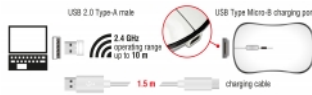

Item no. 12533

EAN: 4043619125333

Country of origin: China

Package: Retail Box

Images

General	
Function:	Plug & Play
LED indicator:	battery status
Style:	Right and left handers
Interface	
connector:	1 x USB Type Micro-B female 1 x USB Type-A male
Technical characteristics	
Operating range:	ca. 10 m
Sensibility:	800 / 1200 / 1600 dpi
Power saving modes:	3
Physical characteristics	
Weight:	63 g
Cable length:	1.5 m
Length:	116 mm
Width:	66 mm
Height:	35 mm
Colour:	anthracite white