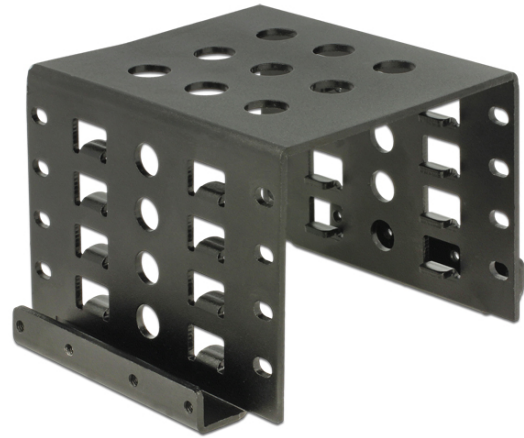

## Delock Installation frame 4 x 2.5" to 3.5" black

### Description

With this installation frame by Delock up to four 2.5" drives, such as SSD or HDD, can be mounted in a 3.5" drive bay of a PC.

### Specification

- For installation into a 3.5" bay
- For 4 x 2.5" devices
- Horizontal mounting holes
- Material: metal
- Colour: black
- Dimensions (LxWxH): ca. 101.6 x 87 x 65 mm

### Images

General	
Form factor:	3.5"
Physical characteristics	
Material:	Aluminium
Length:	87 mm
Width:	101.6 mm
Height:	65 mm
Colour:	black