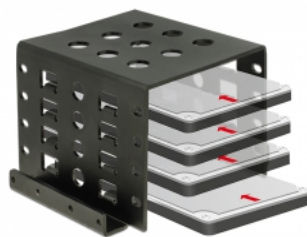

Delock Installation frame 4 x 2.5" to 3.5" black

Description

With this installation frame by Delock up to four 2.5" drives, such as SSD or HDD, can be mounted in a 3.5" drive bay of a PC.

Specification

- For installation into a 3.5" bay
- For 4 x 2.5" devices
- Horizontal mounting holes
- Material: metal
- Colour: black
- Dimensions (LxWxH): ca. 101.6 x 87 x 65 mm

System requirements

- A free 3.5" bay

Package content

- Installation frame
- 20 x screws M3

Item no. 18271

EAN: 4043619182718

Country of origin: China

Package: Retail Box

Images