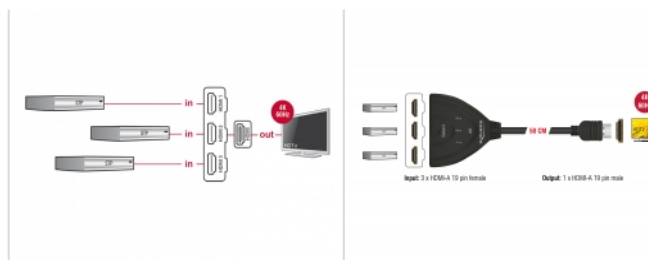

Delock HDMI UHD Switch 3 x HDMI in > 1 x HDMI out 4K with integrated cable 50 cm

Description

With this HDMI switch by Delock up to three HDMI devices can be used with one HDMI monitor, TV or beamer. The button on the device allows switching between the HDMI devices.

4K
60Hz

0,5 m

Specification

- Connectors:
 - Input:
 - 3 x HDMI-A 19 pin female
 - Output:
 - 1 x HDMI-A 19 pin male
- HDMI port selection by button
- LED indicators for active HDMI port
- High Speed HDMI specification
- Supports 3D displays
- Supports HDCP 1.4 and 2.2
- Supports HDR
- Resolution up to 3840 x 2160 @ 60 Hz (depending on the system and the connected hardware)
- Video bandwidth up to 600 MHz / 6 Gbps per channel, max. 18 Gbps
- No external power supply needed
- Plastic housing
- Colour: black
- Dimensions (LxWxH): ca. 81 x 62 x 16 mm
- Cable length without connectors: ca. 50 cm

Item no. 18600

EAN: 4043619186006

Country of origin: China

Package: Retail Box

System requirements

- One free HDMI female
- HDMI cable

Package content

- HDMI switch
- User manual

Images

General	
LED indicator:	Activity
Interface	
Output:	1 x HDMI-A 19 pin male
Input:	3 x HDMI-A 19 pin female
Technical characteristics	
Maximum screen resolution:	3840 x 2160 @ 60 Hz
Voltage:	No external power supply needed
Video bandwidth:	600 MHz / 6 Gbps
Physical characteristics	
Housing material:	Plastic
Cable length:	ca. 50 cm (without connectors)
Length:	81 mm
Width:	62 mm
Height:	16 mm