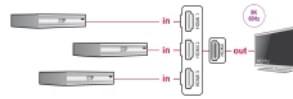

Delock HDMI Switch 3 x HDMI in to 1 x HDMI out 8K 60 Hz with integrated cable 60 cm

Description

With this HDMI switch by Delock up to **three HDMI devices** can be used with one HDMI monitor, TV or projector. The button on the device allows switching between the HDMI devices.

60 cm

Item no. 18649

EAN: 4043619186495

Country of origin: China

Package: Retail Box

Technical details

- Connectors:
Input: 3 x HDMI-A female
Output: 1 x HDMI-A male
- Switching via button
- LED indicators for active HDMI port
- Ultra High Speed HDMI specification
- Supports HDCP 1.4 and 2.3
- Supports HDR
- Supports Game Mode VRR
- Supports Dolby® TrueHD and DTS-HD Master Audio™
- Resolution up to:
7680 x 4320 @ 60 Hz
3840 x 2160 @ 144 Hz
(depending on the system and the connected hardware)
- Video bandwidth up to 1200 MHz / 12 Gbps, max. 48 Gbps
- No external power supply needed
- Plastic housing
- Colour: black
- Dimensions (LxWxH): ca. 81 x 62 x 16 mm

- Cable length without connectors: ca. 60 cm

Package content

- HDMI switch
- User manual

Images

General

LED indicator:	Activity
----------------	----------

Interface

Output:	1 x HDMI-A male
Input:	3 x HDMI-A female