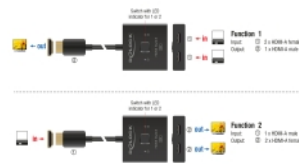

Delock HDMI Switch 2 to 1 bidirectional 8K

Description

This HDMI switch by Delock is a **manual bidirectional switch** for connecting different devices with **HDMI port**. This switch offers two different applications.

Function 1

Up to 2 devices can be connected to a monitor, TV or projector. At the push of a button, the device that is displayed on the screen can be selected.

Function 2

An HDMI device can be connected to up to 2 screens. The screen on which the signal is displayed can be selected at the touch of a button. Simultaneous output to multiple screens is not possible.

0,5 m

Item no. 18901

EAN: 4043619189014

Country of origin: China

Package: Retail Box

Technical details

- Connectors:
 - Function 1
 - Input: 2 x HDMI-A female
 - Output: 1 x HDMI-A male
 - Function 2
 - Input: 1 x HDMI-A male
 - Output: 2 x HDMI-A female
- 1 x button with LED indicator for 1 or 2
- Ultra High Speed HDMI specification
- Supports HDR
- Resolution up to:
 - 7680 x 4320 @ 60 Hz
 - 3840 x 2160 @ 144 Hz
 - (depending on the system and the connected hardware)
- No external power supply needed
- Plastic housing
- Colour: black
- Dimensions (LxWxH): ca. 55 x 55 x 15 mm
- Cable length without connectors: ca. 50 cm

System requirements

- A free HDMI female port
- HDMI cable

Package content

- Switch bidirectional
- User manual

Images

General

Specification:	HDMI 2.1
----------------	----------

Interface