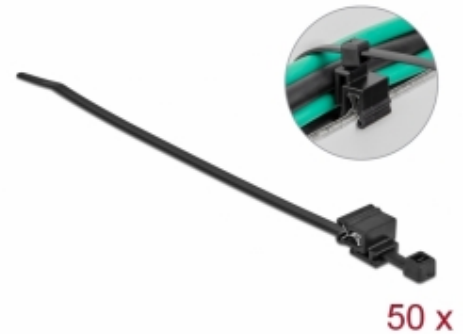

Cable tie with edge clip L 200 x W 4.8 mm black 50 pieces

Description

These special cable ties by Delock are suitable for fixing and guiding cable harnesses and cables along edges. For the right position of the cable tie, the clip can be moved along the cable tie. The cables can be guided above or to the side of the edge.

Practical solution for guiding cable harnesses

The combination of holder and cable tie is the optimal solution when drilling is not practical and adhesives are not applicable.

Item no. 19565

EAN: 4043619195657

Country of origin: China

Package: Poly bag

Technical details

- Suitable for edges from 1 - 3 mm
- Length: ca. 200 mm
- Width: ca. 4.8 mm
- Bundle diameter: max. 50 mm
- Tensile strength: up to 23 kg
- Colour: black
- Material: polyamide 6.6

Package content

- 50 x cable tie with edge clip