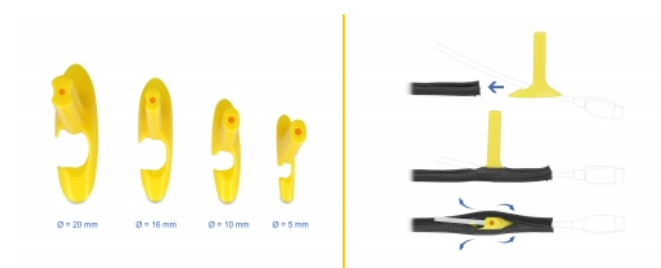

Delock Pull-in tool for cable sleeve set 4 pieces

Description

This pull-in tool by Delock enables an easy threading of cables in self-closing braided or woven sleeves. The cables are quickly bundled and safely pulled through the sleeve. The suitable pull-in tool is included for each sleeve diameter.

Item no. 20839

EAN: 4043619208395

Country of origin: China

Package: Zip poly bag

Technical details

- Cable pull-in tool with a diameter of 5 mm, 10 mm, 16 mm and 20 mm
- Suitable for self-closing braided or woven sleeves
- Reusable
- Material: plastic
- Colour: yellow

Package content

- 4 x pull-in tool

Images

Physical characteristics

Material:	Plastic
Colour:	yellow