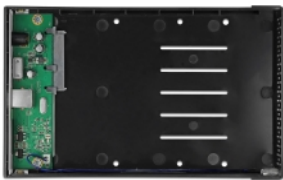

- 3.5" external enclosure
- Stand
- Cable USB Type-A male to Type-B male, length ca. 1 m
- Power supply
- Mounting material
- User manual

Images