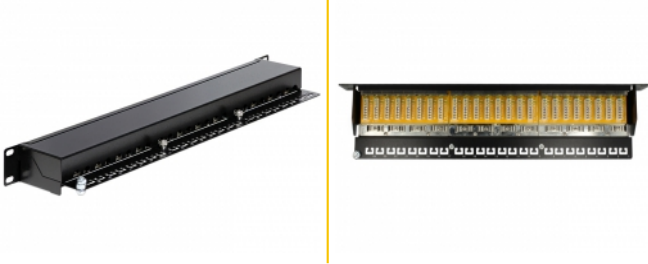

Delock 19" Patch Panel 24 Port Cat.6 black

Description

This Patch Panel by Delock can be mounted in a 19" rack. At the LSA blocks you can install up to 24 network cables with a punch down tool.

Item no. 43298

EAN: 4043619432981

Country of origin: China

Package: White Box

Technical details

- Connectors:
external: 24 x RJ45 jack
internal: LSA block
- For mounting in 19" racks, 1 U
- Cable routing 180°
- Shielded (Cat.6)
- Compliant with Cat.6 Class E requirements of ISO/IEC 11801, EN 50173, Cat.6 of ANSI/TIA 568 B.2-1
- TIA-568A/B pinout
- Cable diameter up to 0.644 mm (22 ~ 26 AWG)
- For solid or stranded wire
- Metal housing
- Colour: jet black RAL 9005
- Dimensions (LxWxH): ca. 483 x 109 x 44 mm

Package content

- 19" Patch Panel
- Cable ties

Images

General

| | |
|-------------------------------|-------------|
| Unit height: | 1 |
| Suitable for conductor gauge: | 22 - 26 AWG |
| Mounting type: | 19 in |