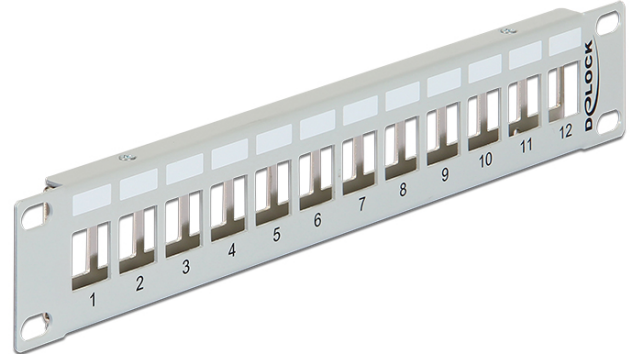

Delock 10" Keystone Patch Panel 12 Port metal grey

Description

This Patch Panel by Delock can be mounted in a 10" cabinet. With its standardized dimensions, it is suitable for easy snap-in mounting of twelve Keystone modules.

Note

Due to the design only keystone modules up to max. 18.0 mm width can be used.

Specification

- 12 Keystone ports 19.2 x 14.9 mm
- For mounting in 10" cabinets, 1 U
- Integrated name plate
- Material: metal
- Colour: grey
- Dimensions (LxWxH): ca. 254 x 43.6 x 9.9 mm

Package content

- Keystone patch panel

Item no. 43327

EAN: 4043619433278

Country of origin: China

Package: White Box

Images

General	
Mounting type:	10 in
Physical characteristics	
Housing colour:	light grey
Housing material:	metal
Depth:	9.9 mm
Width:	254 mm
Height:	43.6 mm