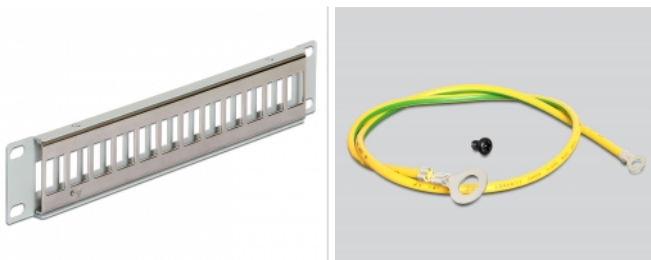

Delock 10" Keystone Patch Panel 12 Port metal grey

Description

This Patch Panel by Delock can be mounted in a 10" cabinet. With its standardized dimensions, it is suitable for easy snap-in mounting of twelve Keystone modules.

Note

Due to the design only keystone modules up to max. 18.0 mm width can be used.

Specification

- 12 Keystone ports 19.2 x 14.9 mm
- For mounting in 10" cabinets, 1 U
- Integrated name plate
- Material: metal
- Colour: grey
- Dimensions (LxWxH): ca. 254 x 43.6 x 9.9 mm

Package content

- Keystone patch panel

Item no. 43327

EAN: 4043619433278

Country of origin: China

Package: White Box

Images

General	
Mounting type:	10 in
Physical characteristics	
Housing colour:	light grey
Housing material:	metal
Depth:	9.9 mm
Width:	254 mm
Height:	43.6 mm