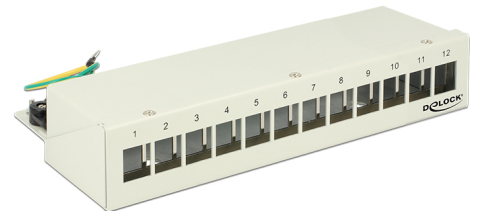

# Delock Keystone Desktop Patch Panel 12 Port grey

## Description

This patch panel by Delock can be used as a junction box on the wall or in enclosures. Additionally, clips for DIN rail mounting are included. With its standardized dimensions, it is suitable for easy snap-in mounting of twelve Keystone modules.

## Technical details

- 12 Keystone ports 19.2 x 14.9 mm
- Cable routing 180°
- Shielded
- Metal housing
- Colour: light grey RAL 7035
- Dimensions (WxHxD): ca. 221 x 44.5 x 112.5 mm

## Physical characteristics

Housing colour:	light grey
Housing material:	metal
Depth:	112.5 mm
Width:	221 mm
Height:	44.5 mm