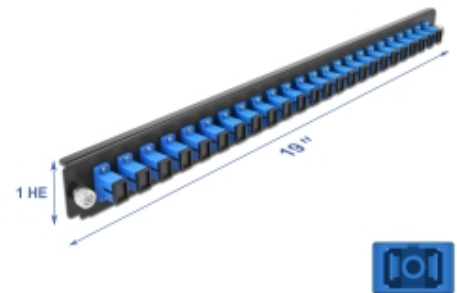

# 19" Splice Box Front Panel 24 port SC Simplex blue

## Description

This front panel by Delock can be mounted in a 19" splice box by Delock.

**Item no. 43351**

EAN: 4043619433513

Country of origin: China

Package: White Box

## Technical details

- Connectors:
  - 24 x SC Simplex female >
  - 24 x SC Simplex female
- Colour: blue
- For 24 OS2 Single-mode fibers
- Zirconia ceramic ferrule with protection cap
- For mounting in 19" splice box, 1U
- Housing colour: black
- Dimensions (LxWxH): ca. 439.0 x 39.4 x 19.5 mm

## Package content

- 19" splice box front panel
- 6 x screw