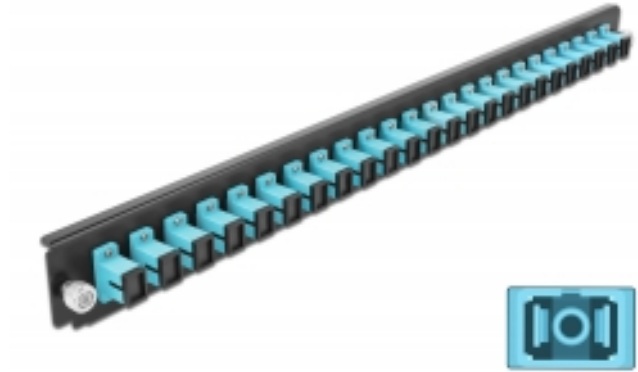

Delock 19" Splice Box Front Panel 24 port SC Simplex aqua

Description

This front panel by Delock can be mounted in a 19" splice box by Delock.

Specification

- Connectors:
 - 24 x SC Simplex female >
 - 24 x SC Simplex female
- Colour: aqua
- For 24 OM3 Multi-mode fibers
- Zirconia ceramic ferrule with protection cap
- For mounting in 19" splice box, 1U
- Housing colour: black
- Dimensions (LxWxH): ca. 482.6 x 44.0 x 44.0 mm

System requirements

- Delock 19" Fiber Optic Splice Box 43348

Package content

- 19" splice box front panel

Item no. 43354

EAN: 4043619433544

Country of origin: China

Package: White Box

Images

General	
Mounting type:	19 in
Physical characteristics	
Housing colour:	black
Depth:	44 mm
Width:	482.6 mm
Height:	44 mm