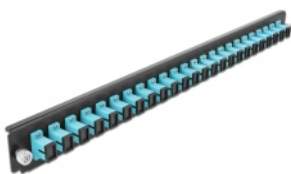

Delock 19" Splice Box Front Panel 24 port SC Simplex aqua

Description

This front panel by Delock can be mounted in a 19" splice box by Delock.

Specification

- Connectors:
 - 24 x SC Simplex female >
 - 24 x SC Simplex female
- Colour: aqua
- For 24 OM3 Multi-mode fibers
- Zirconia ceramic ferrule with protection cap
- For mounting in 19" splice box, 1U
- Housing colour: black
- Dimensions (LxWxH): ca. 482.6 x 44.0 x 44.0 mm

System requirements

- Delock 19" Fiber Optic Splice Box 43348

Package content

- 19" splice box front panel

Item no. 43354

EAN: 4043619433544

Country of origin: China

Package: White Box

Images

General	
Mounting type:	19 in
Physical characteristics	
Housing colour:	black
Depth:	44 mm
Width:	482.6 mm
Height:	44 mm