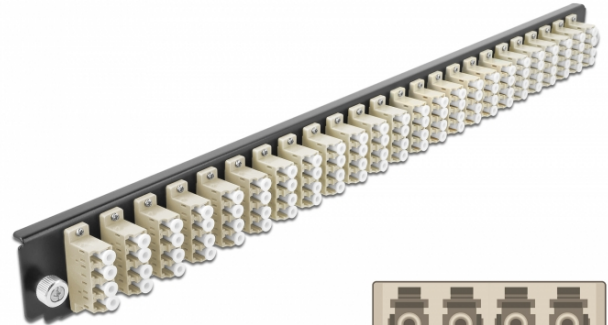

Delock 19" Splice Box Front Panel 24 port LC Quad beige

Description

This front panel by Delock can be mounted in a 19" splice box by Delock.

Specification

- Connectors:
24 x LC Quad female >
24 x LC Quad female
- Colour: beige
- For 96 OM2 Multi-mode fibers
- Zirconia ceramic ferrule with protection cap
- For mounting in 19" splice box, 1U
- Housing colour: black
- Dimensions (LxWxH): ca. 482.6 x 44.0 x 44.0 mm

System requirements

- Delock 19" Fiber Optic Splice Box 43350

Package content

- 19" splice box front panel

Item no. 43371

EAN: 4043619433711

Country of origin: China

Package: • White Box

Images

General

Mounting type: 19 in

Physical characteristics

Housing colour: black

Depth: 44 mm

Width: 482.6 mm

Height: 44 mm