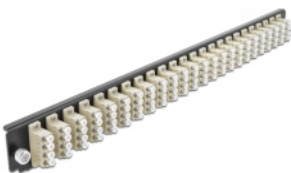

Delock 19" Splice Box Front Panel 24 port LC Quad beige

Description

This front panel by Delock can be mounted in a 19" splice box by Delock.

Specification

- Connectors:
24 x LC Quad female >
24 x LC Quad female
- Colour: beige
- For 96 OM2 Multi-mode fibers
- Zirconia ceramic ferrule with protection cap
- For mounting in 19" splice box, 1U
- Housing colour: black
- Dimensions (LxWxH): ca. 482.6 x 44.0 x 44.0 mm

System requirements

- Delock 19" Fiber Optic Splice Box 43350

Package content

- 19" splice box front panel

Item no. 43371

EAN: 4043619433711

Country of origin: China

Package: • White Box

Images

General

Mounting type: 19 in

Physical characteristics

Housing colour: black

Depth: 44 mm

Width: 482.6 mm

Height: 44 mm