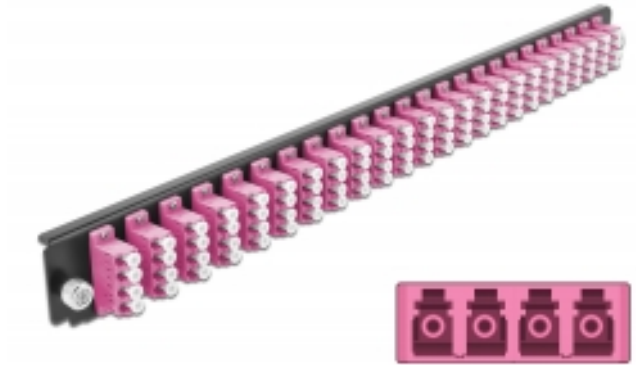

## Delock 19" Splice Box Front Panel 24 port LC Quad violet

### Description

This front panel by Delock can be mounted in a 19" splice box by Delock.

### Specification

- Connectors:
  - 24 x LC Quad female >
  - 24 x LC Quad female
- Colour: violet
- For 96 OM4 Multi-mode fibers
- Zirconia ceramic ferrule with protection cap
- For mounting in 19" splice box, 1U
- Housing colour: black
- Dimensions (LxWxH): ca. 482.6 x 44.0 x 44.0 mm

### Package content

- 19" splice box front panel