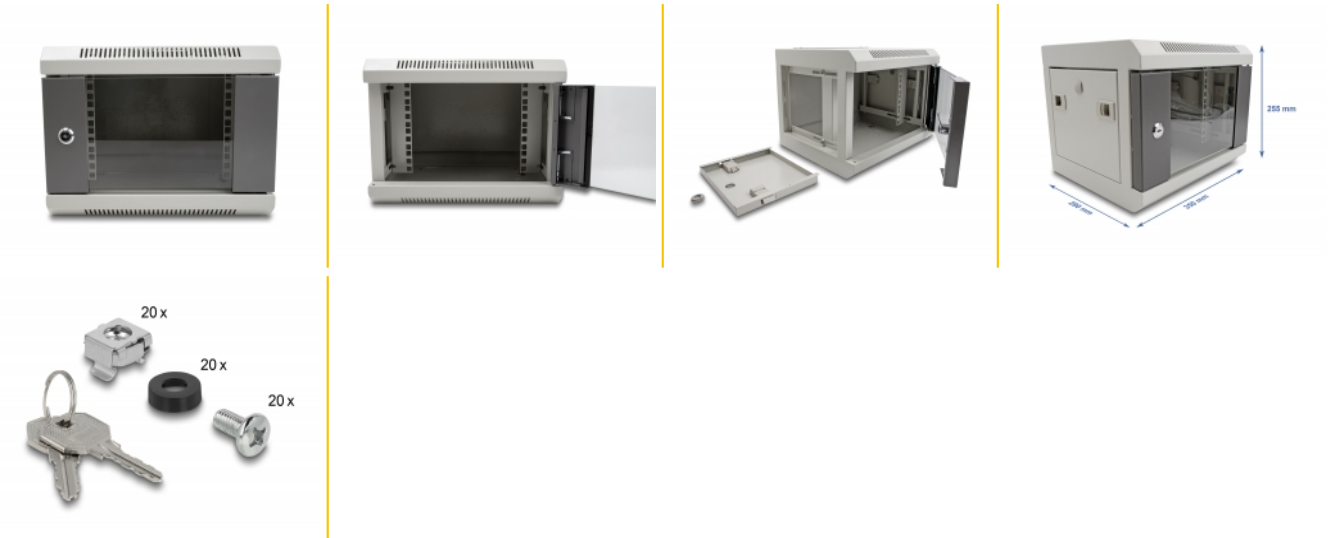

10" Network Cabinet with glass door 4U grey

Description

This network cabinet by Delock can be used for stand or wall mounting and is ideal for the installation of 10" devices e.g. patch panels.

Easy access to the devices

The removable side panels allow an easy and quick access to the installed devices in the rear part of the network cabinet.

Front door lockable with viewing window

The network cabinet can be locked to ensure greater security. The viewing window allows a view of the inside of the network cabinet at all times.

Technical details

- 10" network cabinet for stand or wall mounting, 4U
- 2 profile rails on the front
- Door hinge can be selected variably (left or right)
- Cable bushing possible in floor and at the top, including cover caps
- Front door with safety glass, lockable
- Removable side panels
- Ventilation slots for ventilation
- Mounting depth: max. 240 mm
- Load capacity: max. 40 kg
- Weight: ca. 6 kg
- Colour: grey
- Material: metal
- Dimensions (LxWxH): ca. 350 x 280 x 255 mm

Package content

- Network cabinet

- 2 x keys
- 20 x screw M6
- 20 x washer
- 20 x caged nut

Images

General

Mounting type:	10 in Wall mounting
----------------	------------------------

Physical characteristics