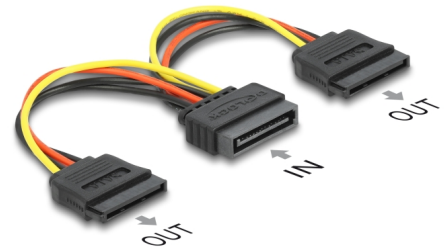

Delock Cable Power SATA 15 pin > 2 x SATA HDD – straight

Description

This power cable enables you to connect and supply power to 2 SATA hard disks via one SATA 15pin port of a power supply.

15 cm

Item no. 60105

EAN: 4043619601059

Country of origin: China

Package: Zip poly bag

Technical details

- Power connector for 2 x SATA HDD
- Connector: 15 pin SATA > 2 x SATA HDD - straight
- Cable gauge: 18 AWG
- Cable length: ca. 15cm

Interface

Connector 1:	1 x SATA 15 pin plug
Connector 2:	2 x SATA 15 pin receptacle

Physical characteristics

Cable length incl. connectors:	15 cm
--------------------------------	-------

Herstellerinformation