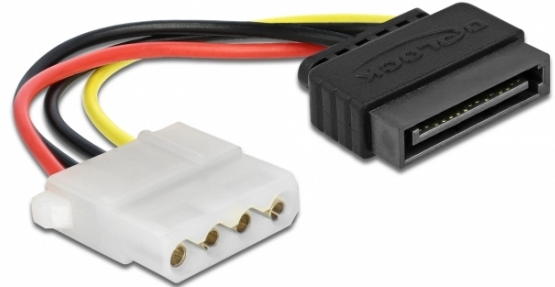

Delock Power Cable SATA 15 pin plug > 4 pin female 12 cm

Description

This power cable enables you to connect a device with 4 pin power connector to a PC power supply with SATA 15 pin interface.

12 cm

Specification

- Connector: 15 pin SATA plug > 4 pin female
- Power connector for 4 pin
- Cable gauge: 18 AWG
- Cable length: ca. 12 cm

Package content

- SATA power cable

Item no. 60115

EAN: 4043619601158

Country of origin: China