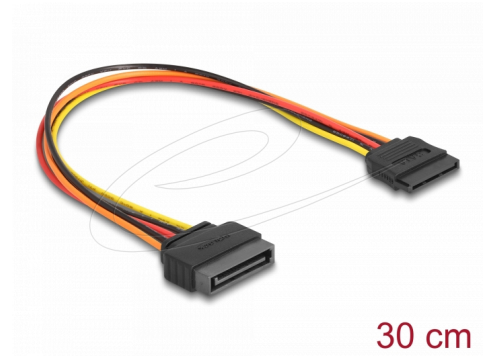

# Delock Extension Cable Power SATA 15 Pin male > SATA 15 Pin female 30 cm

## Description

This cable can be used for the extension of the SATA power interface.

**Item no. 60131**

EAN: 4043619601318

Country of origin: China

Package: Zip poly bag

## Technical details

- Connector: SATA 15 pin male > SATA 15 pin female
- Cable gauge: 18 AWG
- Cable length incl. connector: ca. 30 cm

## Physical characteristics

Cable length incl. connectors:	30 cm
Cable gauge:	18 AWG