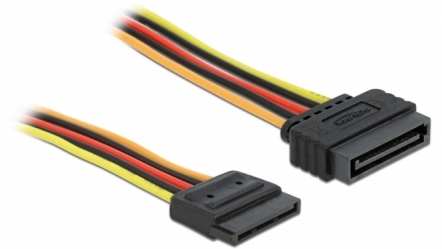

Delock Extension Cable Power SATA 15 Pin male > SATA 15 Pin female 50 cm

Description

This cable can be used for the extension of the SATA power interface.

50 cm

Item no. 60132

EAN: 4043619601325

Country of origin: China

Package: Zip poly bag

Technical details

- Connector: SATA 15 pin male > SATA 15 pin female
- Cable gauge: 18 AWG
- Cable length incl. connector: ca. 50 cm

System requirements

- One free SATA port

Package content