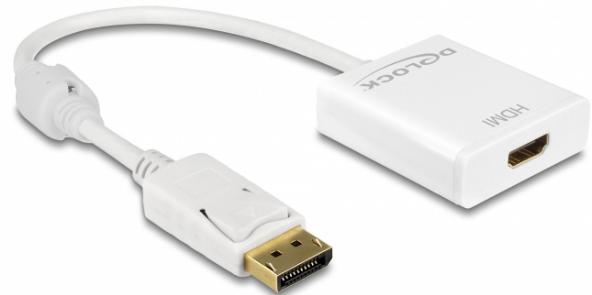

# Delock Adapter DisplayPort 1.2 male > HDMI female 4K Active white

## Description

This adapter by Delock enables the connection of an HDMI monitor to the system via a free DisplayPort interface. The adapter supports a resolution up to 4K Ultra HD at 30 Hz and is backward compatible to Full-HD 1080p. The adapter offers an active conversion, thus it is also suitable for graphics cards that are not capable of outputting DP++ signals.

## Specification

- Connectors:
  - 1 x DisplayPort 20 pin male >
  - 1 x HDMI-A 19 pin female
- Chipset: Parade PS171
- DisplayPort 1.2 and High Speed HDMI specification
- Active converter, for graphics cards with DP and DP++ output
- Resolution up to 3840 x 2160 @ 30 Hz (depending on the system and the connected hardware)
- Supports 3D displays (1080p @ 120 Hz)
- Supports HDCP 1.3
- Supports Eyefinity
- Audio input formats: 8-channel LPCM, compressed audio (AC-3, DTS) and HBR audio format up to 24 Bit audio sample size and 192 kHz sample rate
- Connectors: gold-plated
- 1 x ferrite core
- Cable length without connectors: ca. 20 cm
- Colour: white
- OS independent, no driver installation necessary