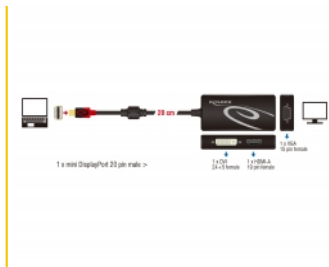

System requirements

- One free mini DisplayPort DP++ female

Package content

- Adapter mini DisplayPort to VGA / HDMI / DVI

Images