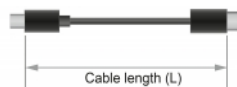

Slike

EASY-USB

PCB with both sided contacts

contacts

EASY-USB