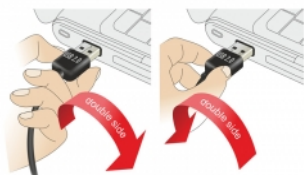

EASY-USB

PCB with both sided contacts

contacts

EASY-USB