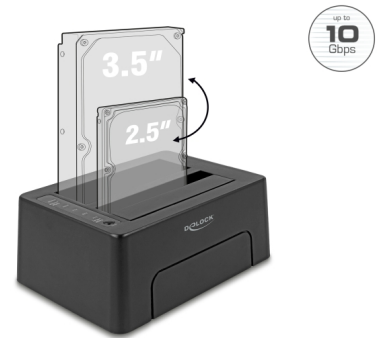

Delock USB Type-C™ 10 Gbps Docking Station for 2 x SATA HDD / SSD with Clone Function

Description

This docking station by Delock enables an external connection of up to two 2.5" or 3.5" SATA HDDs or SSDs through the USB-C™ interface. This solution does not require an external enclosure since the drive can be plugged into the docking station directly. Furthermore the clone function enables to copy the content of one HDD to another without using a PC.

Item no. 63957

EAN: 4043619639571

Country of origin: China

Package: Retail Box

Technical details

- Connectors:
 - 1 x USB 10 Gbps USB Type-C™ female
 - 2 x SATA 6 Gb/s 22 pin receptacle
 - 1 x DC jack
- Chipset: Asmedia ASM1352R
- Function key:
 - 1 x Clone button
 - 1 x On / Off switch
- For 2.5" and 3.5" SATA HDD / SSD
- Suitable for all SATA HDDs up to SATA 6 Gb/s
- Data transfer rate up to 6 Gb/s
- LED indicator for power, access and copy status
- Dimensions (LxWxH): ca. 153 x 110 x 62 mm
- Plug & Play

Power supply specification

- Wall power supply
- Input: AC 100 ~ 240 V / 50 ~ 60 Hz / 1.5 A
- Output: 12 V / 3 A
- Ground outside, plus inside
- Dimensions:
 - inside: ø ca. 2.1 mm
 - outside: ø ca. 5.5 mm
 - length: ca. 10 mm

Interface

External:	1 x DC 12 V power connector 1 x USB 10 Gbps USB Type-C™ female
Internal:	2 x SATA 22 Pin Buchse

Technical characteristics

Chipset:	Asmedia ASM1352R
----------	------------------

Physical characteristics