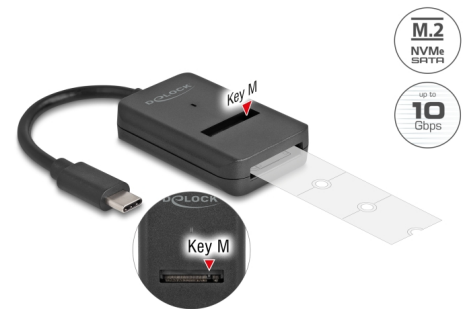

Delock Combo Converter for M.2 NVMe PCIe or SATA SSD with USB Type-C™ 10 Gbps

Description

This converter by Delock enables the installation of an **M.2 PCIe NVMe SSD or SATA M.2 SSD**, it can be connected via USB to the PC or laptop.

Combo converter

The big advantage of this Delock M.2 converter is that both SATA and PCIe (NVMe) M.2 SSDs can be inserted into the converter. The **memory is automatically recognized by the chipset** and can then be used.

Ideal test equipment

The M.2 SSD is simply plugged into the slot and connected to the device via **USB-C™ plug**. Therefore, the converter is most suitable as test equipment.

Item no. 64198

EAN: 4043619641987

Country of origin: China

Package: Retail Box

Technical details

- Connectors:
 - 1 x SuperSpeed USB 10 Gbps (USB 3.2 Gen 2) USB Type-C™ male
 - 1 x 67 pin M.2 key M slot
- Chipset: Realtek RTL9210B
- Supports M.2 modules with key M or key B+M based on SATA or PCIe (NVMe)
- Supports NVM Express (NVMe)
- Data transfer rate up to 10 Gbps
- LED indicator for power and access
- Bootable
- Plug & Play
- Cable length without connectors: ca. 10 cm