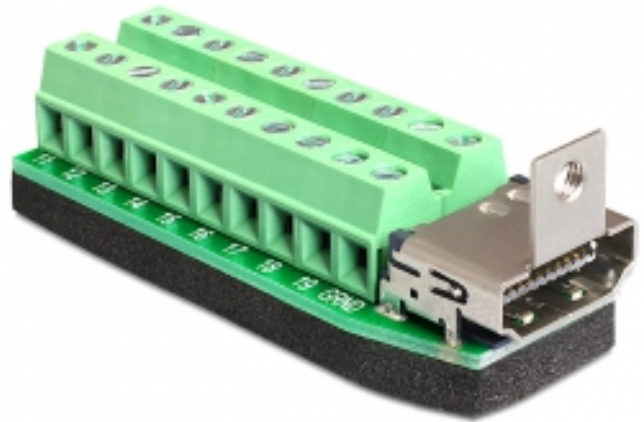

Delock Terminal Block Adapter HDMI female to 20 pin

Description

This HDMI to Terminal Block adapter is made for special industrial application e.g. for connecting single wires with open cable heads.

Specification

- Connectors:
1 x HDMI female >
1 x 20 pin Terminal Block
- Pitch 3.81 mm

Package content

- Terminal Block

Item no. 65168

EAN: 4043619651689

Country of origin: China

Package: Zip poly bag