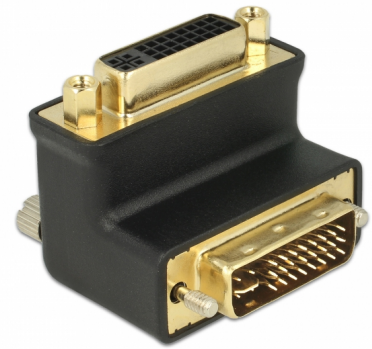

Delock Adapter DVI 24+5 pin male > female right angled

Description

This DVI adapter by Delock enables to lead the female port of DVI 24+5 pin devices, e.g. flat screen, etc. 90° rightwards. Thus DVI cable can be connected without any problem in case the existing DVI female port is difficult to access.

Item no. 65173

EAN: 4043619651733

Country of origin: China

Package: Zip poly bag

Specification

- Connectors:
 - 1 x DVI 24+5 pin male >
 - 1 x DVI 24+5 pin female
- Female port 90° rightwards

System requirements

- A free DVI 24+5 pin female port

Package content

- Adapter

Images