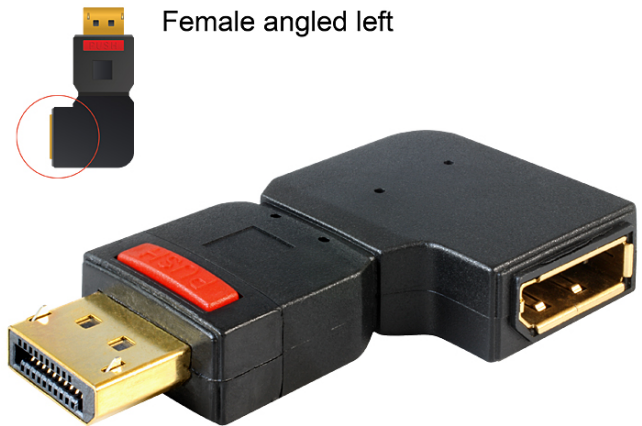

Delock Adapter DisplayPort 1.1 male > DisplayPort female angled left

Description

This DisplayPort adapter by Delock enables you to lead the female port of your DisplayPort devices, e.g. flat screen etc. 90° leftwards. Thus you can connect your DisplayPort cable without any problem in case the existing DP female port is difficult to access.

Specification

- Connector: DisplayPort male > DisplayPort female
- Female port 90° angled leftwards.
- DisplayPort plug with button
- Gold-plated connector
- Dimension: ca. 61 x 34 x 11 mm
- Colour: black