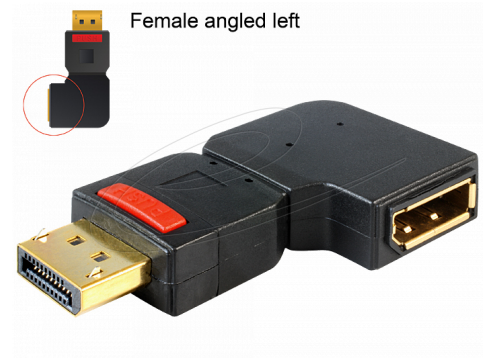

# Delock Adapter DisplayPort male > DisplayPort female angled left

## Description

This DisplayPort adapter by Delock enables you to lead the female port of your DisplayPort devices, e.g. flat screen etc. 90° leftwards. Thus you can connect your DisplayPort cable without any problem in case the existing DP female port is difficult to access.

## Technical details

- Connector: DisplayPort male > DisplayPort female
- Female port 90° angled leftwards.
- DisplayPort plug with button
- Resolution depending on the system and the connected hardware
- Pin assignment: 1:1
- Gold-plated connector
- Dimension: ca. 61 x 34 x 11 mm
- Colour: black

### Interface

Connector 1:	1 x DisplayPort male
Connector 2:	1 x DisplayPort female