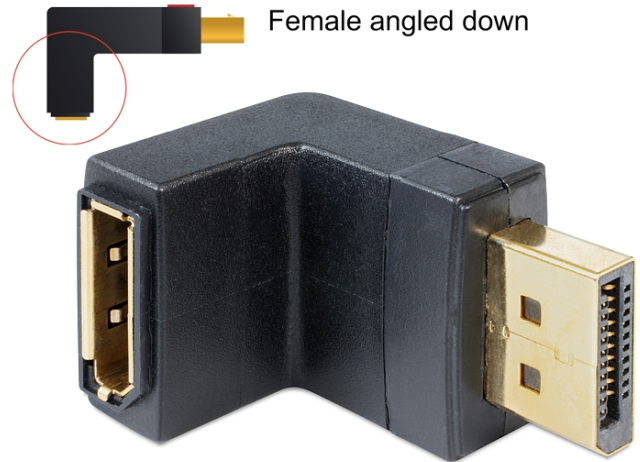

Delock Adapter DisplayPort 1.1 male > DisplayPort female angled down

Description

This DisplayPort adapter by Delock enables you to lead the female port of your DisplayPort devices, e.g. flat screen etc. 90° down. Thus you can connect your DisplayPort cable without any problem in case the existing DP female port is difficult to access.

Specification

- Connector: DisplayPort male > DisplayPort female
- Female port 90° angled down.
- DisplayPort plug with button
- Gold-plated connector
- Dimension: ca. 40 x 25 x 11 mm
- Colour: black

Package content