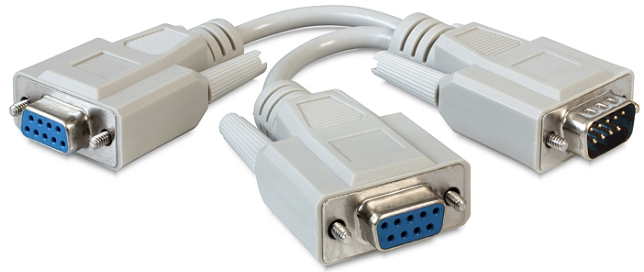

## Delock Adapter Serial D-Sub9 male > 2 x female 17 cm

### Description

This adapter by Delock can be connected to a free serial port of your system and provides two serial female ports for connection of different devices like e.g. printer, scanner, keyboard, mice etc. The adapter supports bidirectional operation of two serial devices.

### Specification

- Connector: Serial D-Sub9 male > Serial 2 x D-Sub9 female
- Serial male and female connector with screws
- Cable gauge: 28 AWG
- Cable length: ca. 17 cm
- Colour: beige