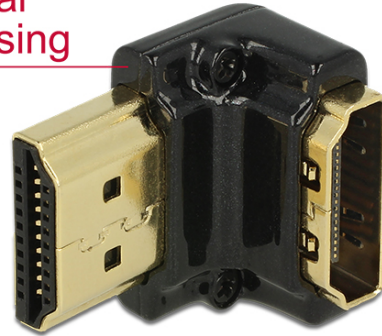

# Delock Adapter High Speed HDMI with Ethernet – HDMI-A female > HDMI-A male 4K 90° angled down black

## Description

This HDMI adapter by Delock enables to lead the female port of the HDMI devices, e.g. flat screen etc. 90° down. Thus it can connect the HDMI cable without any problem in case the existing HDMI female port is difficult to access.

metal housing

4K

## Specification

- Connector: High Speed HDMI-A 19 pin female > High Speed HDMI-A 19 Pin female
- High Speed HDMI with Ethernet (HEC) specification
- Angled 90° down
- Gold-plated connector
- Resolution up to 3840 x 2160 @ 60 Hz (depending on the monitor and your system)
- Metal housing
- Maße (LxBxH): ca. 21.0 x 19.0 14.5 mm
- Colour: black