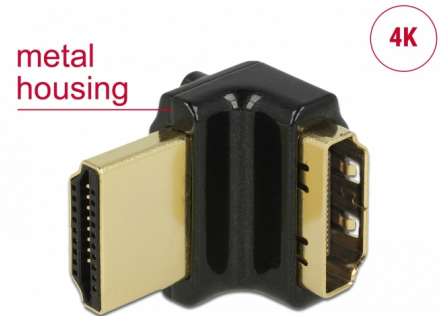

Delock Adapter High Speed HDMI with Ethernet – HDMI-A female > HDMI-A male 4K 90° angled up black

Description

This HDMI adapter by Delock enables to lead the female port of the HDMI devices, e.g. flat screen etc. 90° up. Thus it can connect the HDMI cable without any problem in case the existing HDMI female port is difficult to access.

Item no. 65663

EAN: 4043619656639

Country of origin: China

Package: Zip poly bag

Specification

- Connector:
High Speed HDMI-A 19 pin female >
High Speed HDMI-A 19 Pin female
- High Speed HDMI with Ethernet (HEC) specification
- Angled 90° up
- Gold-plated connector
- Resolution up to 3840 x 2160 @ 60 Hz (depending on the monitor and your system)
- Metal housing
- Maße (LxBxH): ca. 21.4 x 19.0 14.5 mm
- Colour: black

System requirements

- One free HDMI-A port

Package content

- HDMI adapter

Interface

Connector 1:	1 x HDMI-A female
Connector 2:	1 x HDMI-A male

Technical characteristics

Maximum screen resolution:	3840 x 2160 @ 60 Hz
----------------------------	---------------------

Physical characteristics

Housing material:	metal
Pin finishing:	gold-plated
Length:	21.4 mm
Width:	19.0 mm
Height:	14.5 mm
Colour:	black