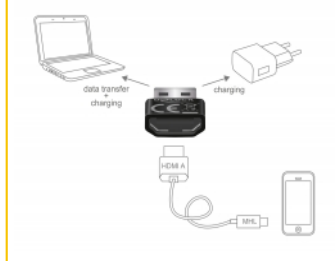

Delock Adapter HDMI-A female > USB Type-A male black

Description

This adapter by Delock can be used to convert a passive MHL cable into a USB cable. Thus the existing MHL cable could be used as USB data and charging cable. Hence you only need one cable.

Note

Not suitable for the connection of a standard HDMI cable.

Item no. 65680

EAN: 4043619656806

Country of origin: China

Package: Retail Box

Specification

- Connectors:
 - 1 x High Speed HDMI-A 19 pin female >
 - 1 x USB 2.0 Type-A male
- Supports all MHL versions
- Only for passive MHL cables without additional power supply
- Colour: black
- Dimensions (LxWxH): ca. 23.4 x 16.6 x 6.8 mm
- OS independent, no driver installation necessary

System requirements

- Passive MHL cable with HDMI-A male

Package content

- Adapter HDMI to USB

Images

General

Supported operating system:	OS independent, no driver installation necessary
-----------------------------	--