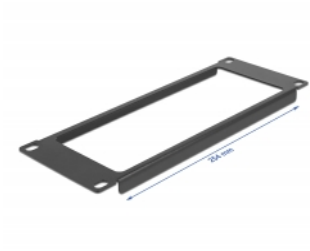

10" Network Cabinet Panel with opening 2U black

Description

This panel by Delock is suitable for installation in a 10" network cabinet. It closes open areas in the network cabinet.

Proper laying of cables

The network cables are simply routed from the front to the rear and the network cabinet leaves a tidy overall impression.

Front with opening

The panel is equipped with an opening to allow easy cable access.

Item no. 66673

EAN: 4043619666737

Country of origin: China

Package: Box

Technical details

- For mounting in 10" network cabinet, 2U
- Front with opening
- Colour: black
- Material: metal
- Dimensions (LxWxH): ca. 254.0 x 88.5 x 10.0 mm

Package content

- 10" panel
- 4 x screws
- 4 x caged nuts
- 4 x washers

Images

General

Mounting type:	10 in
----------------	-------

Physical characteristics

Material:	metal
Length:	254.0 mm
Width:	88.5 mm
Height:	10.0 mm
Colour:	black