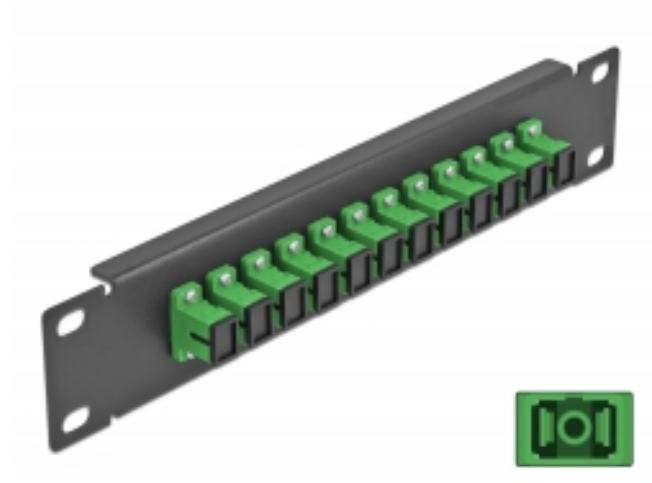

# Delock 10" Fiber Optic Patch Panel 12 Port SC Simplex green 1U black

## Description

This patch panel by Delock is equipped with twelve SC Simplex fiber optic couplers and is suitable for installation in a 10" network cabinet. With the SC Simplex couplers, fiber optic male connectors can be easily connected to each other.

## Specification

- Connectors:
  - 12 x SC Simplex female >
  - 12 x SC Simplex female
- For single-mode fiber
- Ceramic sleeve
- With dust cover
- Colour: green
- For mounting in 10" network cabinet, 1U
- 12 ports with SC Simplex couplers
- Housing material: metal
- Housing colour: black
- Dimensions (LxWxH): ca. 254 x 44 x 10 mm

## Images

Interface	
Connector 1:	12 x SC Simplex female
Connector 2:	12 x SC Simplex female
Physical characteristics	
Housing colour:	black
Housing material:	metal
Length:	254 mm
Width:	44 mm
Height:	10 mm
Colour:	green