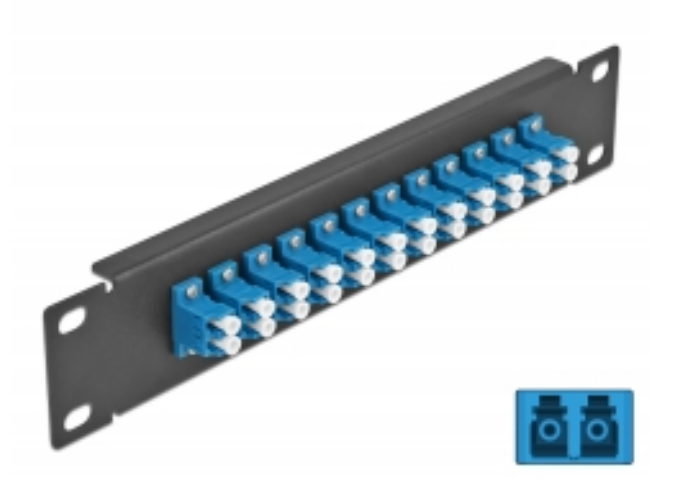

Delock 10" Fiber Optic Patch Panel 12 Port LC Duplex blue 1U black

Description

This patch panel by Delock is equipped with twelve LC Duplex fiber optic couplers and is suitable for installation in a 10" network cabinet. With the LC Duplex couplers, fiber optic male connectors can be easily connected to each other.

Specification

- Connectors:
 - 12 x LC Duplex female >
 - 12 x LC Duplex female
- For single-mode fiber
- Ceramic sleeve
- With dust cover
- Colour: blue
- For mounting in 10" network cabinet, 1U
- 12 ports with LC Duplex couplers
- Housing material: metal
- Housing colour: black
- Dimensions (LxWxH): ca. 254 x 44 x 10 mm

Item no. 66765

EAN: 4043619667659

Country of origin: China

Package: Box

Package content

- 10" fiber optic patch panel

Images

Interface	
Connector 1:	12 x LC Duplex female
Connector 2:	12 x LC Duplex female
Physical characteristics	
Housing colour:	grey
Housing material:	metal
Length:	254 mm
Width:	44 mm
Height:	10 mm
Colour:	blue