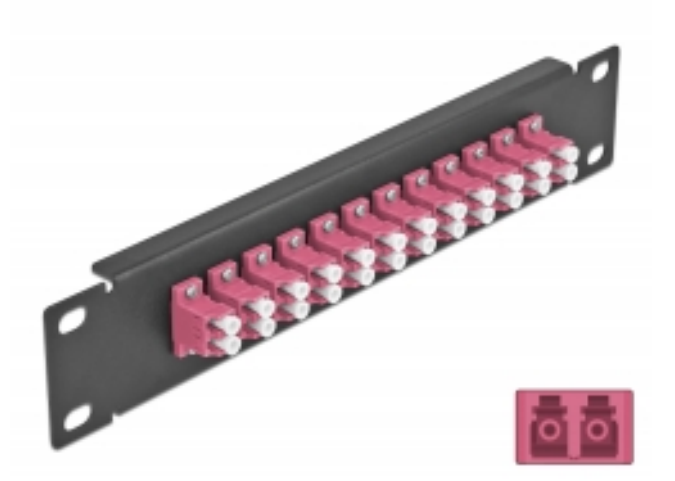

Delock 10" Fiber Optic Patch Panel 12 Port LC Duplex violet 1U black

Description

This patch panel by Delock is equipped with twelve LC Duplex fiber optic couplers and is suitable for installation in a 10" network cabinet. With the LC Duplex couplers, fiber optic male connectors can be easily connected to each other.

Specification

- Connectors:
 - 12 x LC Duplex female >
 - 12 x LC Duplex female
- For multi-mode fiber OM4
- Ceramic sleeve
- With dust cover
- Colour: violet
- For mounting in 10" network cabinet, 1U
- 12 ports with LC Duplex couplers
- Housing material: metal
- Housing colour: black
- Dimensions (LxWxH): ca. 254 x 44 x 10 mm

Item no. 66769

EAN: 4043619667697

Country of origin: China

Package: Box

Package content

- 10" fiber optic patch panel

Images

Interface	
Connector 1:	12 x LC Duplex female
Connector 2:	12 x LC Duplex female
Physical characteristics	
Housing colour:	black
Housing material:	metal
Length:	254 mm
Width:	44 mm
Height:	10 mm
Colour:	violet