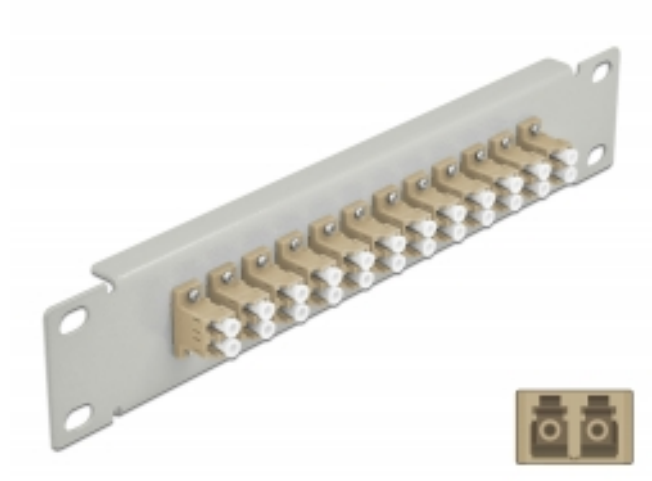

# Delock 10" Fiber Optic Patch Panel 12 Port LC Duplex beige 1U grey

## Description

This patch panel by Delock is equipped with twelve LC Duplex fiber optic couplers and is suitable for installation in a 10" network cabinet. With the LC Duplex couplers, fiber optic male connectors can be easily connected to each other.

## Specification

- Connectors:
  - 12 x LC Duplex female >
  - 12 x LC Duplex female
- For multi-mode fiber OM1 / OM2
- Ceramic sleeve
- With dust cover
- Colour: beige
- For mounting in 10" network cabinet, 1U
- 12 ports with LC Duplex couplers
- Housing material: metal
- Housing colour: grey
- Dimensions (LxWxH): ca. 254 x 44 x 10 mm

## Images

Interface	
Connector 1:	12 x LC Duplex female
Connector 2:	12 x LC Duplex female
Physical characteristics	
Housing colour:	black
Housing material:	metal
Length:	254 mm
Width:	44 mm
Height:	10 mm
Colour:	beige