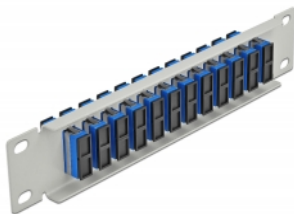

Delock 10" Fiber Optic Patch Panel 12 Port SC Duplex blue 1U grey

Description

This patch panel by Delock is equipped with twelve SC Duplex fiber optic couplers and is suitable for installation in a 10" network cabinet. With the SC Duplex couplers, fiber optic male connectors can be easily connected to each other.

Specification

- Connectors:
 - 12 x SC Duplex female >
 - 12 x SC Duplex female
- For single-mode fiber
- Ceramic sleeve
- With dust cover
- Colour: blue
- For mounting in 10" network cabinet, 1U
- 12 ports with SC Duplex couplers
- Housing material: metal
- Housing colour: grey
- Dimensions (LxWxH): ca. 254 x 44 x 10 mm

Item no. 66791

EAN: 4043619667918

Country of origin: China

Package: Box

Package content

- 10" fiber optic patch panel

Images

Interface	
Connector 1:	12 x SC Duplex female
Connector 2:	12 x SC Duplex female
Physical characteristics	
Housing colour:	grey
Housing material:	metal
Length:	254 mm
Width:	44 mm
Height:	10 mm
Colour:	blue