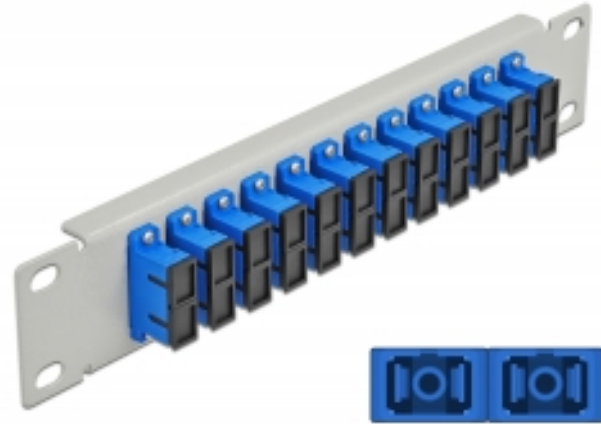

Delock 10" Fiber Optic Patch Panel 12 Port SC Duplex blue 1U grey

Description

This patch panel by Delock is equipped with twelve SC Duplex fiber optic couplers and is suitable for installation in a 10" network cabinet. With the SC Duplex couplers, fiber optic male connectors can be easily connected to each other.

Specification

- Connectors:
 - 12 x SC Duplex female >
 - 12 x SC Duplex female
- For single-mode fiber
- Ceramic sleeve
- With dust cover
- Colour: blue
- For mounting in 10" network cabinet, 1U
- 12 ports with SC Duplex couplers
- Housing material: metal
- Housing colour: grey
- Dimensions (LxWxH): ca. 254 x 44 x 10 mm

Item no. 66791

EAN: 4043619667918

Country of origin: China

Package: Box

Package content

- 10" fiber optic patch panel

Images

Interface	
Connector 1:	12 x SC Duplex female
Connector 2:	12 x SC Duplex female
Physical characteristics	
Housing colour:	grey
Housing material:	metal
Length:	254 mm
Width:	44 mm
Height:	10 mm
Colour:	blue