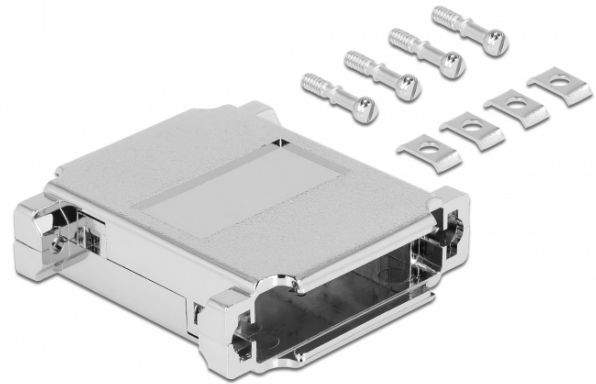

Housing for 2 x D-Sub 25 pin

Description

This housing by Delock can be used for DIY installation of D-Sub 25 connectors to protect them from dirt and damage.

Specification

- Suitable for 2 x D-Sub 25 male or female connector
- Housing material: plastic metalised
- Dimensions (LxWxH): ca. 56.4 x 54.0 x 8.1 mm

Package content

- Housing 2-part
- 4 x screw
- 4 x washer

Item no. 66815

EAN: 4043619668151

Country of origin: Taiwan, Republic of China

Package: Poly bag

Physical characteristics

Material:	plastic metalised
Length:	56.4 mm
Width:	54.0 mm
Height:	8.1 mm