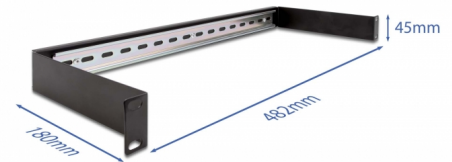

## Description

This DIN rail panel by Delock can be mounted into a 19" cabinet and can be used as a mounting system, e.g. for power supplies, screw terminals and interface modules.

**Item no. 66883**

EAN: 4043619668830

## Technical details

- For mounting in 19" network cabinet, 1U
- DIN rail 35 mm
- Material: metal
- Colour: black
- Dimensions (LxWxH): ca. 482 x 180 x 45 mm

## Package content

- 19" DIN rail panel
- 4 x screws
- 4 x caged nut
- 4 x washers

## Physical characteristics

Material:	metal
Length:	482 mm
Width:	180 mm
Height:	45 mm
Colour:	black