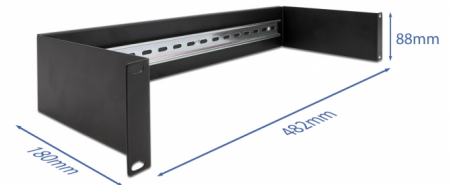

Delock 19" DIN rail Panel 2U black

Description

This DIN rail panel by Delock can be mounted into a 19" cabinet and can be used as a mounting system, e.g. for power supplies, screw terminals and interface modules.

Item no. 66884

EAN: 4043619668847

Country of origin: China

Package: Box

Technical details

- For mounting in 19" network cabinet, 2U
- DIN rail 35 mm
- Material: metal
- Colour: black
- Dimensions (LxWxH): ca. 482 x 180 x 90 mm

Package content

- 19" DIN rail panel
- 4 x screws
- 4 x caged nut
- 4 x washers

Images

General

Mounting type:	19 in
----------------	-------

Physical characteristics

Material:	metal
Length:	482 mm
Width:	180 mm
Height:	90 mm
Colour:	black