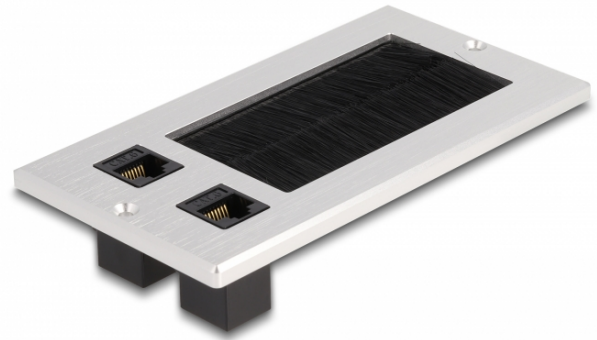

Delock Cable entry with brush and 2 x RJ45 Keystone module Cat.6 aluminium

Description

This cable entry by Delock with brush and hinged cover can be used ideal for table mount to pass cables through. The nylon brush prevents dust and dirt getting in and ensures a safe cable passage.

With RJ45 connection

Network cables can be connected via the two RJ45 modules to provide a network connection.

Specification

- Connectors:
2 x RJ45 jack
2 x RJ45 jack
- Cat.6 specification
- For mounting in table or worktop
- Brush seal
- Installation dimensions: 120 x 70 mm
- Passage opening: 80 x 42 mm
- Material: aluminium
- Dimensions (LxWxH): ca. 130 x 70 x 5 mm

Item no. 66896

EAN: 4043619668960

Country of origin: China

Package: Box

Package content

- Cable grommet
- Mounting material

Images

General	
Specification:	Cat. 6
Interface	
Connector 1:	2 x RJ45 jack
Connector 2:	2 x RJ45 jack
Physical characteristics	
Material:	Aluminium
Length:	130 mm
Width:	70 mm
Height:	5 mm