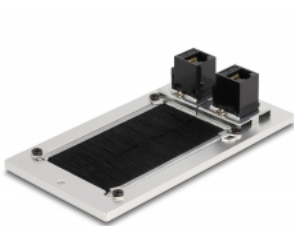

Delock Cable entry with brush and 2 x RJ45 Keystone module Cat.6 aluminium

Description

This cable entry by Delock with brush and hinged cover can be used ideal for table mount to pass cables through. The nylon brush prevents dust and dirt getting in and ensures a safe cable passage.

With RJ45 connection

Network cables can be connected via the two RJ45 modules to provide a network connection.

Specification

- Connectors:
2 x RJ45 jack
2 x RJ45 jack
- Cat.6 specification
- For mounting in table or worktop
- Brush seal
- Installation dimensions: 120 x 70 mm
- Passage opening: 80 x 42 mm
- Material: aluminium
- Dimensions (LxWxH): ca. 130 x 70 x 5 mm

Item no. 66896

EAN: 4043619668960

Country of origin: China

Package: Box

Package content

- Cable grommet
- Mounting material

Images

General	
Specification:	Cat. 6
Interface	
Connector 1:	2 x RJ45 jack
Connector 2:	2 x RJ45 jack
Physical characteristics	
Material:	Aluminium
Length:	130 mm
Width:	70 mm
Height:	5 mm