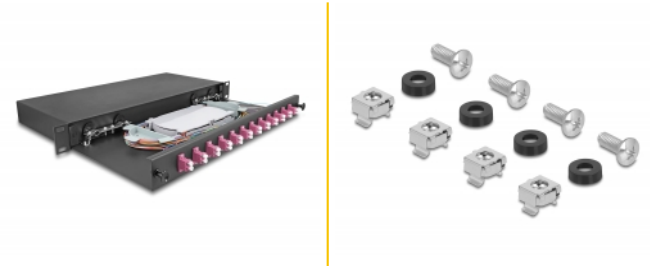

- 4 x caged nut
- 4 x washer

Images