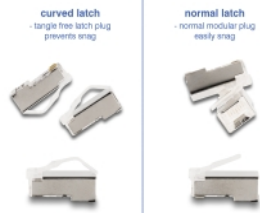

RJ45 Network Cable Cat.6A plug to plug with curved latch U/FTP Slim 2 m green

Description

This network cable by Delock can be used to connect different networking devices, e.g. a NIC to a switch or a patch panel.

Slim patch cable

The thin patch cables are characterised by their small cable diameter and enable flexible and space-saving cabling in the network cabinet.

With curved latch

The RJ45 plug is designed with a curved latch that gives way when the plug is pulled out and therefore cannot be damaged.

Item no. 80366

EAN: 4043619803668

Country of origin: China

Package: Zip poly bag

Technical details

- Connectors:
 - 1 x RJ45 plug
 - 1 x RJ45 plug
- Cat.6A specification
- Data transfer rate up to 10 Gbps
- Bandwidth: 500 MHz
- Shielded (U/FTP)
- RJ45 plug with curved latch
- Slim
- Cable gauge: 28 AWG
- Contacts gold-plated: 50 µm
- Cable diameter: ca. 4.9 mm
- Cable jacket material: LSZH
- Colour: green
- Length: ca. 2 m

System requirements

- A free RJ45 jack

Package content

- RJ45 cable

Images

General

| | |
|----------------|----------------------|
| Specification: | Cat. 6A |
| Style: | both sides identical |

Interface