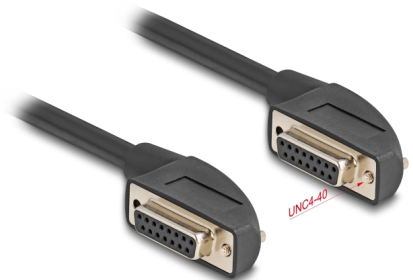

# Delock Serial Cable D-Sub 15 female with screw 90° right angled to D-Sub 15 female with screw 90° right angled 1 m black

## Description

This **serial cable** by Delock is suitable as a **connection cable** for various devices with **D-Sub 15 pin connector**.

### With angled connector

The **angled plug connector** enables a **space-saving installation** in tight spaces behind appliances.

1 m

**Item no. 80476**

EAN: 4043619804764

Country of origin: China

Package: Zip poly bag

## Technical details

- Connectors: 2 x D-Sub 15 female with screw 90° right angled
- Screw type: #4-40 UNC
- Cable gauge: 24 AWG
- Operating temperature: -10 °C ~ 80 °C
- Cable diameter: ca. 7.6 mm
- Cable length incl. connectors: ca. 1 m
- Material: PVC
- Colour: black