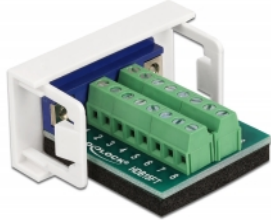

- Easy 45 module

Images