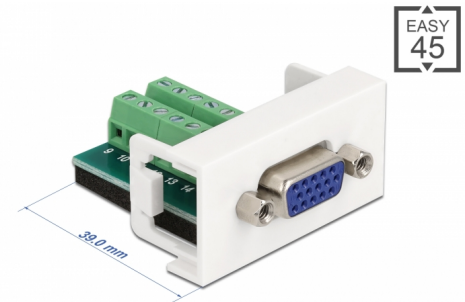

# Delock Easy 45 Module VGA female to Terminal Block 22.5 x 45 mm

## Description

This Easy 45 module by Delock is designed to provide a VGA female port. The simple snap-in mechanism ensures that the module is firmly in place and can be easily removed if necessary.

### Easy 45 connects

Easy 45 is a variable, modular system that allows components such as sockets, HDMI or USB connections to be added according to your needs. The Easy 45 modules are standardised and can be mounted in various module holder or cable ducts. Easy 45 builds the interface between electrical, network and system installation and many peripheral devices such as TV, monitors, printers, laptops and much more.

## Specification

- Connectors:  
external: 1 x VGA female  
internal: 1 x 16 pin terminal block screw terminal
- Material: PC plastic
- Suitable for module holder Delock Easy 45
- Suitable for 45 mm cable duct with minimum depth 45 mm
- Module size: 22.5 x 45 mm
- Dimensions (LxWxH): ca. 22.5 x 45.0 x 43.0 mm
- Colour: white