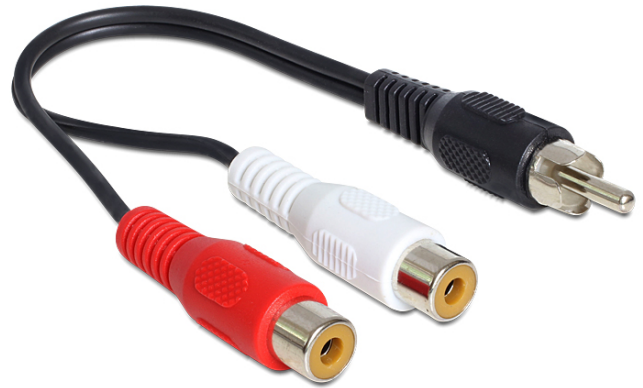

Delock Cable RCA 2 x female > RCA 1 x male 0,2 m

Description

This Delock RCA cable converts your RCA stereo connection into a mono RCA connection.

20 cm

Specification

- Connector:
2 x stereo RCA female jack (red / white) > 1 x mono RCA male plug
- Cable length: ca. 0,2 m
- Colour cable: black

System requirements

- Two free RCA plugs red and white
- A free RCA jack

Package content

- Cable 2 x RCA female > 1 x RCA male

Item no. 84493

EAN: 4043619844937

Country of origin: China

Package: • Zip poly bag

Images

Interface

Connector 1: 2 x RCA female

Connector 2: 2 x RCA male

Physical characteristics

Cable colour: black

Length: 0,20 m