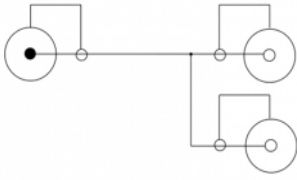

Delock Cable RCA 2 x female > RCA 1 x male 0,2 m

Description

This Delock RCA cable converts your RCA stereo connection into a mono RCA connection.

20 cm

Item no. 84493

EAN: 4043619844937

Country of origin: China

Package: Zip poly bag

Technical details

- Connector:
2 x stereo RCA female jack (red / white) > 1 x mono RCA male plug
- Cable length: ca. 0,2 m
- Colour cable: black

System requirements

- Two free RCA plugs red and white
- A free RCA jack

Package content

- Cable 2 x RCA female > 1 x RCA male

Images

Interface

Connector 1:	2 x RCA female
Connector 2:	2 x RCA male

Physical characteristics

Cable colour:	black
Length:	0,20 m