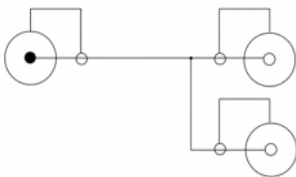

Delock Cable RCA 2 x female > RCA 1 x male 0,2 m

Description

This Delock RCA cable converts your RCA stereo connection into a mono RCA connection.

20 cm

Specification

- Connector:
2 x stereo RCA female jack (red / white) > 1 x mono RCA male plug
- Cable length: ca. 0,2 m
- Colour cable: black

System requirements

- Two free RCA plugs red and white
- A free RCA jack

Package content

- Cable 2 x RCA female > 1 x RCA male

Item no. 84493

EAN: 4043619844937

Country of origin: China

Package: • Zip poly bag

Images

Interface

Connector 1: 2 x RCA female

Connector 2: 2 x RCA male

Physical characteristics

Cable colour: black

Length: 0,20 m