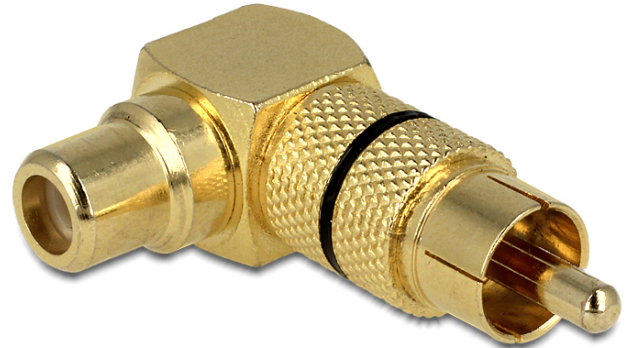

Delock Adapter RCA male > RCA female 90° angled

Description

This adapter from Delock enables you to angle your RCA port. Thus, you can connect an RCA cable to e.g. a backside of your television installed at the wall.

Specification

- Connector: RCA male > RCA female 90° angled
- Colour: golden with a black ring
- Connector: gold-plated
- Dimensions (LxWxH): ca. 38.4 x 23.4 x 12.1 mm

System requirements

- One free RCA port or
- One free RCA plugs